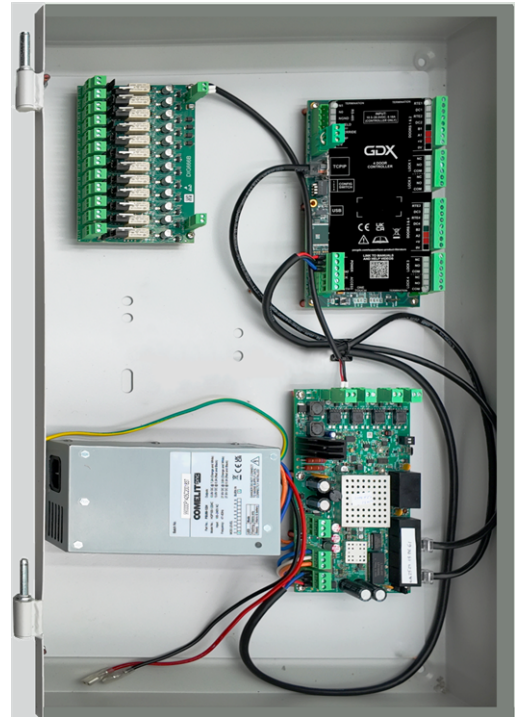

## CCUA – Central Control Unit with GDX Access Control

The new GDX Next 8- / 12-way Central Control Unit with GDX Access Control provides management of up to two entrance panels, two rear doors and integrated access control for up to 2,000 credentials.

Each CCUA is supplied in a robust housing and pre-wired to save time on site. By default up to eight / twelve handsets can be supported with audio, video or a hybrid of both using the same cable type.

Integrated access control is managed via the Entrance Panel when configured for standalone operation and can be upgraded easily for Housing Central, with the addition of a PAC Gateway and Modem.

- Support for audio and video with isolated audio lines
- 7Amp PSU provides power for control equipment, handsets, entrance panels and access control interfaces
- Up to 2Amps for lock power
- Trickle charging of 7Ah battery (not supplied)
- Mains status monitoring alert (when connected to Housing Central)
- Standalone access control for up to 2,000 credentials

CCU12A

<b>Part Number(s)</b>	<b>CCU08A</b> 8-way Central Control Unit with GDX Access Control <b>CCU12A</b> 12-way Central Control Unit with GDX Access Control
<b>Entrance Panel Capacity</b>	2 – can be increased with EEUA (Entrance Panel Expansion Unit)
<b>Supported Output Formats</b>	PAC Secure Data Bus
<b>Tamper</b>	Tamper switch output if enclosure lid is opened
<b>Audio Paths</b>	1
<b>Handset Capacity</b>	Supports audio, video or hybrid handsets which can be increased up to 96 with external HEUs. CCU08A: internal support for up to 8 handsets CCU12A: internal support for up to 12 handsets
<b>Access Control</b>	Integrated with management of up to 4 doors, including the two Entrance Panels. Can be expanded with additional EEUAs or / and DEUs
<b>Access Control Management</b>	Available options: 1) Standalone – Up to 2,000 credentials administered via the Entrance Panel 2) Housing Central – Cloud-based remote management